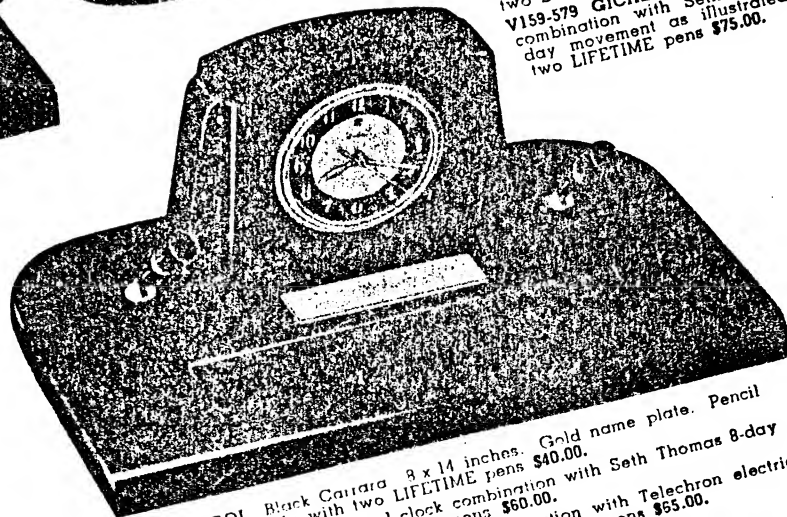

V339 BUGOI. Black Carrara. 8 x 14 inches. Gold name plate. Pencil scoops. Base only with two LIFETIME pens $40.00.
V339-581 GICEL. Base and clock combination with Seth Thomas 8-day movement. With two LIFETIME pens $60.00.
V339-571 GICLE. Base and clock combination with Telechron electric movement as illustrated. With two LIFETIME pens $65.00.